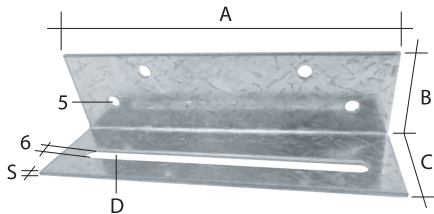

## LONG ADJUSTABLE HOLE BRACKETS

Art.-Nr.	SIZES	SPECIFICATION				
		A	B	C	S	ΦD
502109549	100X35X35	100	35	35	2.0	80
502109548	130X35X35	130	35	35	2.0	110

Material/finishing: Pre-galvanised steel