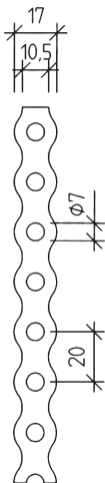

**[PROF]**

## HOLE BAND

| ART#      | SIZE         |
|-----------|--------------|
| 502109550 | 17X0.7X10000 |

Material/finishing: Pre-galvanised steel