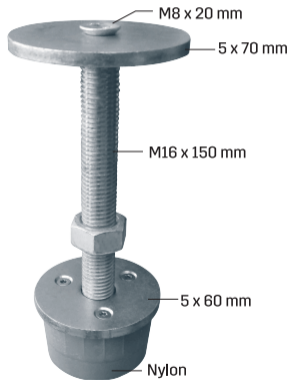

[PROF] ADJUSTABLE ROD AND PLUG

502142274