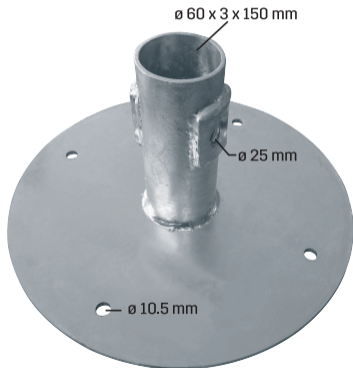

[PROF] DECK LEG BASE

ø 60 x 3 x 150 mm

ø 25 mm

ø 10.5 mm

5 x 300 mm

502142275

Material/finishing: Q235/Hot dip galvanized