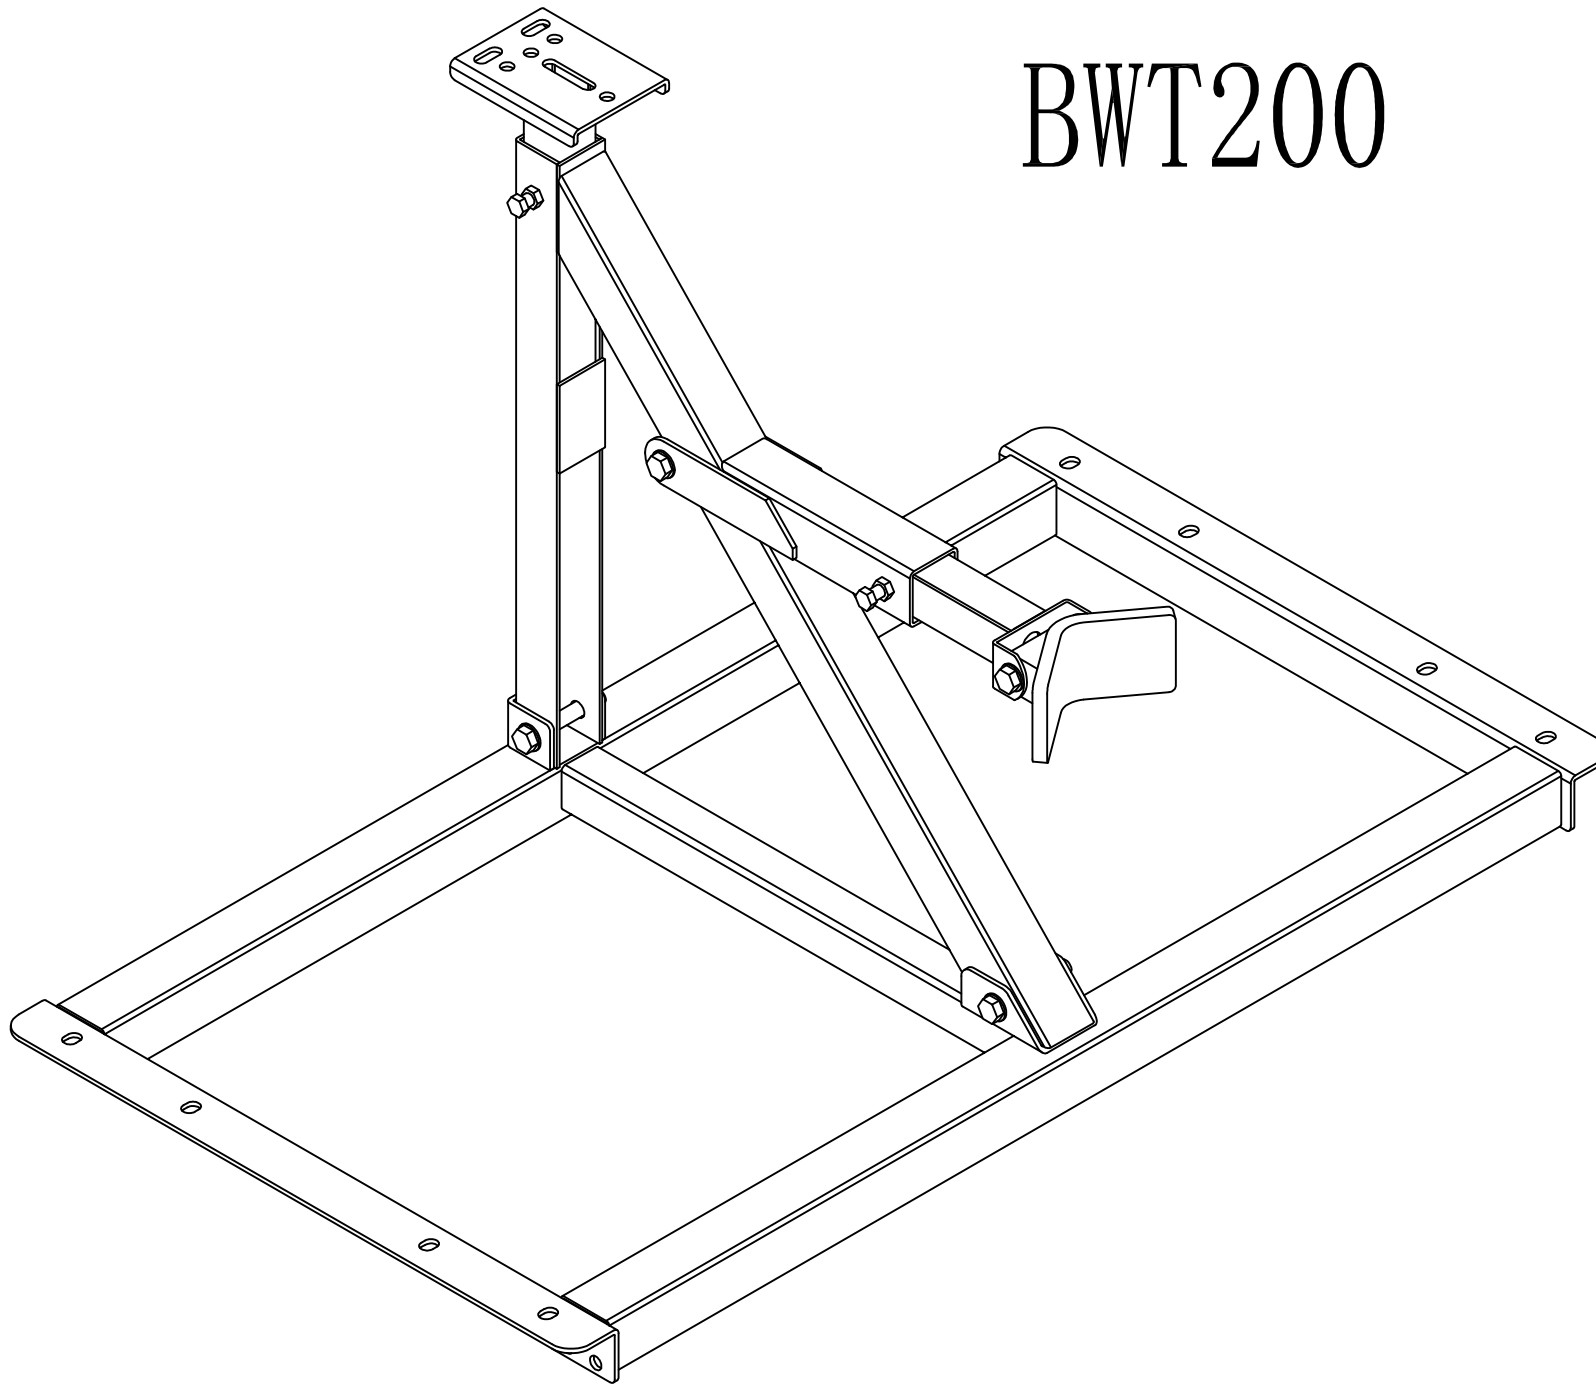

BWT200

17/19 Wrench
wrench 2X
not include

M12x75 bolt 3X

M12 Gasket 6X

M12 Nut 3X