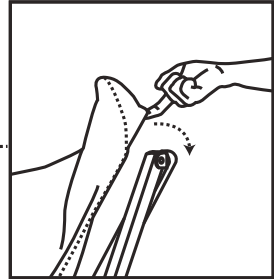

SE

NO

EE

CELLO

CELLO

1.

2.

3.

4.

5.

CELLO

GB Foldable Cello Butterfly recliner with neck pillow. Grey powder painted frame. The fabric is padded and enforced 600D polyester. Foldable, comes with a carry-bag. Sitting height 44 cm, weight limit 100 kg.

Instructions for maintenance and storage

Clean with water (not with a pressure washer) or using mildly soapy water and a soft cloth/sponge. Indoor storage is recommended during winter.

FI Kokoontaittuva Cello Butterfly -lepotuoli, jossa niskatyyny. Runko harmaaksi pulverimaalattu. Kangas on pehmustettua ja vahvistettua 600D-polyesterikangasta. Kokoontaittuva, tuolin mukana kantokassi. Istuinkorkeus 44 cm, painoraja 100 kg.