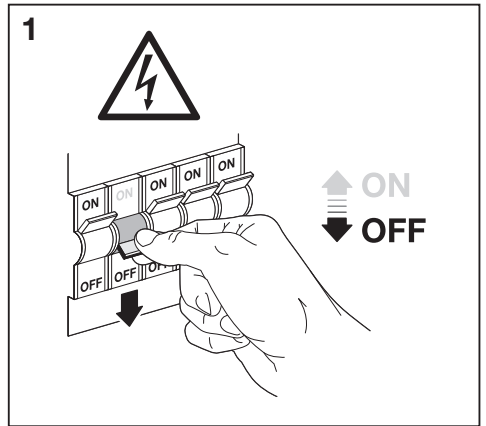

	EAN	This product contains a light source of energy efficiency class	Contained Light Source
SP SET 3X2.6W 2700K 230V WT GU10	4058075611313	F	
SP SET 3X2.6W 2700K 230V BN GU10	4058075611290		

C10449057  
G11117427  
26.01.2022