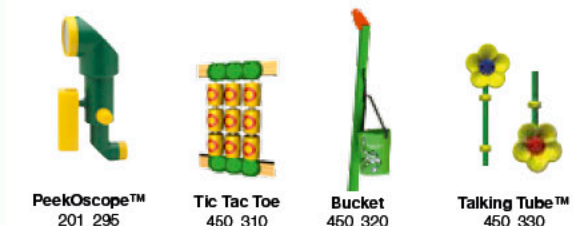

Steering Wheel Yellow 201_280

Fun Phone 201_285

StarScope™ 201_290

Swing Hook Screw 2x 201_115

Bolt Caps 201_200

Cat Stop™ 201_220

Handgrips
 201_250 Yellow
 201_260 Blue
 201_270 Green

Ground Anchors 250_070