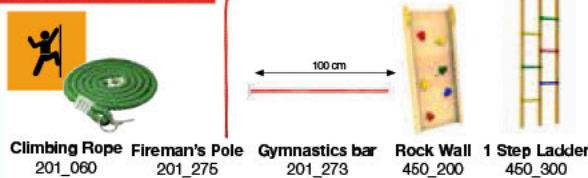

Jungle Swing 801_601/602

Frames

ADVENTURE

1-2-Swing Frame 857_101/102

1-2-Climb Frame 857_105/106

Accessories

Climbing Rope 201_060

Fireman's Pole 201_275