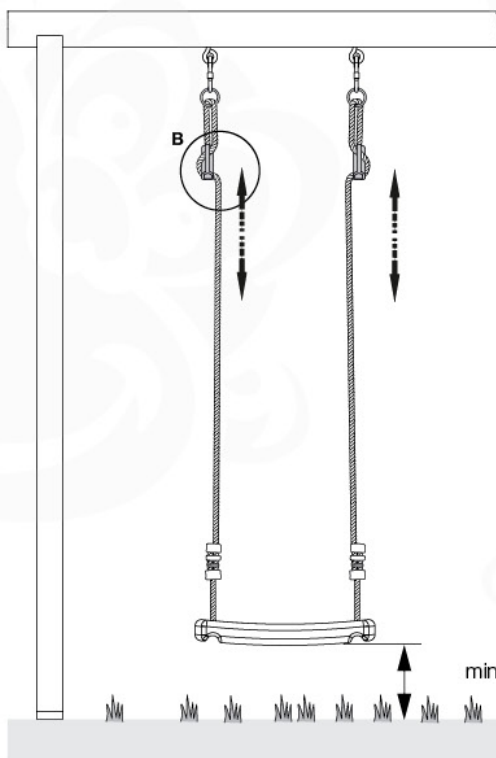

Accessories

1x
250_013

1x
250_034

min. 35 cm