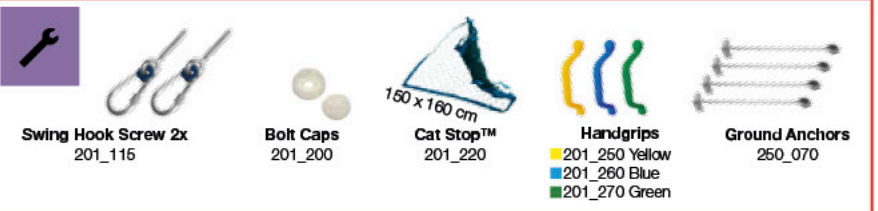

Swing Hook Screw 2x 201_115, Bolt Caps 201_200, Cat Stop™ 201_220, Handgrips 201_250 Yellow, 201_260 Blue, 201_270 Green, Ground Anchors 250_070