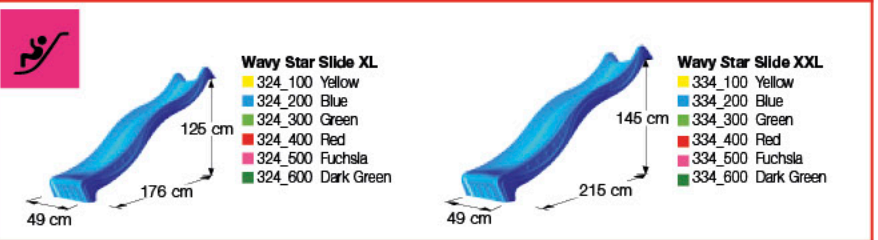

Wavy Star Slide XL 324_100 Yellow, 324_200 Blue, 324_300 Green, 324_400 Red, 324_500 Fuchsla, 324_600 Dark Green. Wavy Star Slide XXL 334_100 Yellow, 334_200 Blue, 334_300 Green, 334_400 Red, 334_500 Fuchsla, 334_600 Dark Green