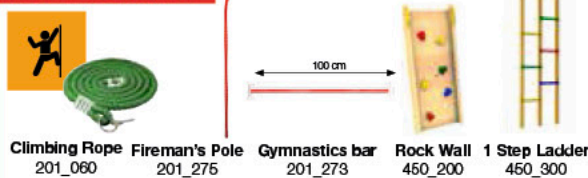

Accessories

Climbing Rope 201_060, Fireman's Pole 201_275, Gymnastics bar 201_273, Rock Wall 450_200, 1 Step Ladder 450_300