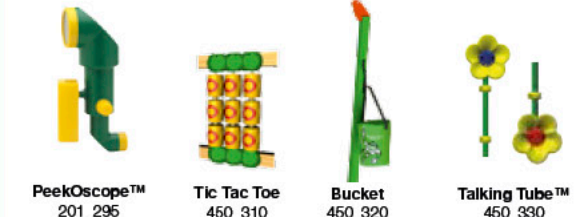

PeekOScope™ 201_295, Tic Tac Toe 450_310, Bucket 450_320, Talking Tube™ 450_330