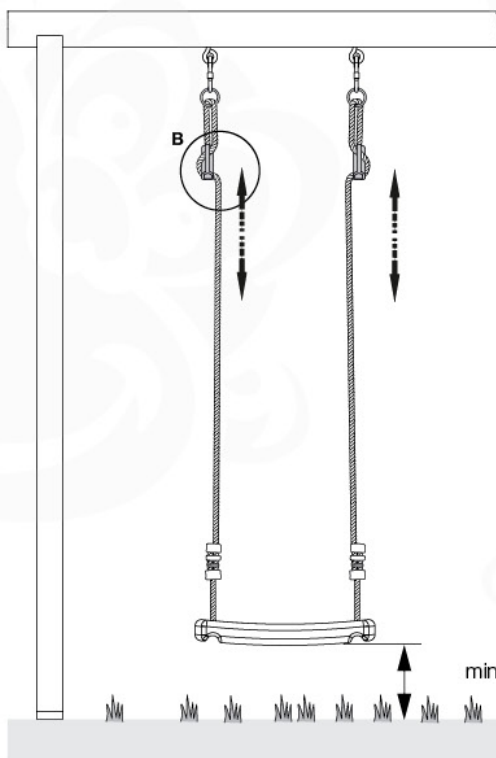

16-T

↓
17-U

16-T

17

18

19

20

Anchoring

21 Ground Fixation

Accessories

1x
250_013

1x
250_034

min. 35 cm

Safety issues