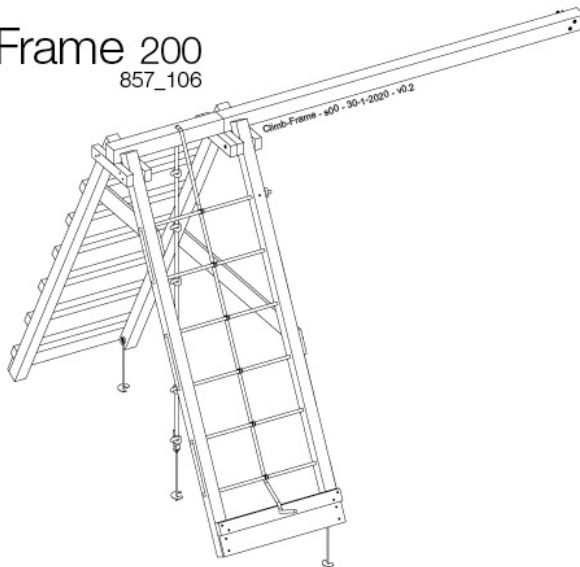

Part 2

Assembly

Climb Frames

Instructions

1-Position Frame 200 857_105

2-Position Frame 200 857_106

EN 71-1,-2,-3,-8.5,-9

Jungle Gym[®]
BACKYARD PLAYGROUNDS