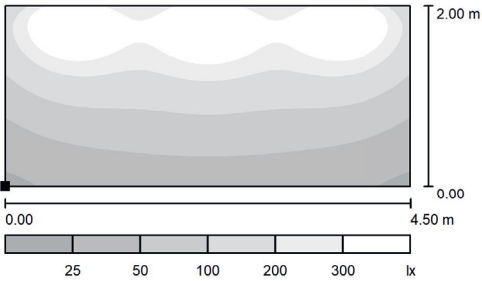

2xScout G2 Sign 50cm XS, 10W

2xScout G2 Sign 50cm XS, 20W

2xScout G2 Sign 50cm XS, 30W

2xScout G2 Sign 50cm S, 50W

Scout G2 Sign is available in two sizes, 50 and 100cm

## WHICH LUMINAIRE SHOULD I CHOOSE AS SIGN LIGHTING?

Sign height	2m	3m	3,5m	5m
Scout G2 XS 10W Asym Wall Fixture 0,5m	cc 1,5m			
Scout G2 XS 20W Asym Wall Fixture 0,5m		cc 1,75m		
Scout G2 XS 30W Asym Wall Fixture 0,5m			cc 2,25m	
Scout G2 S 50W Asym Wall Fixture 1m				cc 2,75m

The luminaires are tilted 45 degrees towards the sign.

3xScout G2 Sign 50cm XS, 10W

3xScout G2 Sign 50cm XS, 20W

3xScout G2 Sign 50cm XS, 30W

3xScout G2 Sign 50cm S, 50W

4xScout G2 Sign 50cm XS, 10W