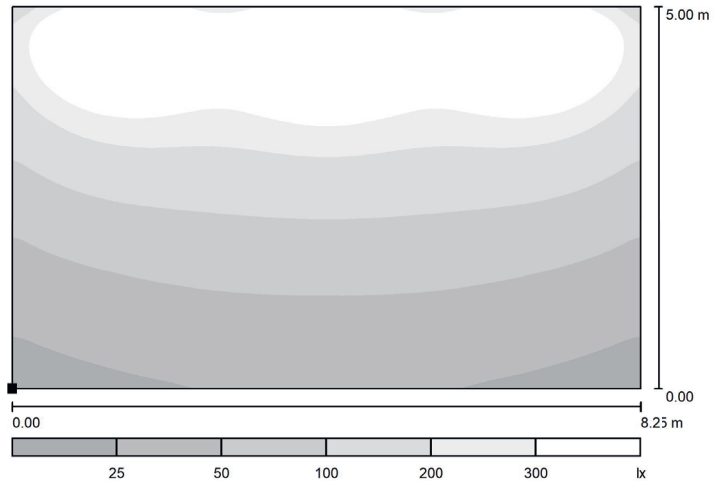

2xScout G2 Sign 50cm XS, 10W

2xScout G2 Sign 50cm XS, 20W

2xScout G2 Sign 50cm XS, 30W

2xScout G2 Sign 50cm S, 50W

Scout G2 Sign is available in two sizes, 50 and 100cm

## WHICH LUMINAIRE SHOULD I CHOOSE AS SIGN LIGHTING?

Sign height	2m	3m	3,5m	5m
Scout G2 XS 10W Asym Wall Fixture 0,5m	cc 1,5m			
Scout G2 XS 20W Asym Wall Fixture 0,5m		cc 1,75m		
Scout G2 XS 30W Asym Wall Fixture 0,5m			cc 2,25m	
Scout G2 S 50W Asym Wall Fixture 1m				cc 2,75m

The luminaires are tilted 45 degrees towards the sign.

3xScout G2 Sign 50cm XS, 10W

3xScout G2 Sign 50cm XS, 20W

3xScout G2 Sign 50cm XS, 30W

3xScout G2 Sign 50cm S, 50W

4xScout G2 Sign 50cm XS, 10W