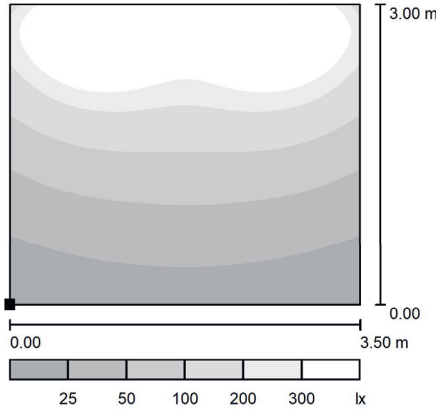

2xScout G2 Sign 50cm XS, 10W

2xScout G2 Sign 50cm XS, 20W

2xScout G2 Sign 50cm XS, 30W

2xScout G2 Sign 50cm S, 50W

Scout G2 Sign is available in two sizes, 50 and 100cm

## WHICH LUMINAIRE SHOULD I CHOOSE AS SIGN LIGHTING?

Sign height	2m	3m	3,5m	5m
Scout G2 XS 10W Asym Wall Fixture 0,5m	cc 1,5m			
Scout G2 XS 20W Asym Wall Fixture 0,5m		cc 1,75m		
Scout G2 XS 30W Asym Wall Fixture 0,5m			cc 2,25m	
Scout G2 S 50W Asym Wall Fixture 1m				cc 2,75m

The luminaires are tilted 45 degrees towards the sign.

3xScout G2 Sign 50cm XS, 10W

3xScout G2 Sign 50cm XS, 20W

3xScout G2 Sign 50cm XS, 30W

3xScout G2 Sign 50cm S, 50W

4xScout G2 Sign 50cm XS, 10W