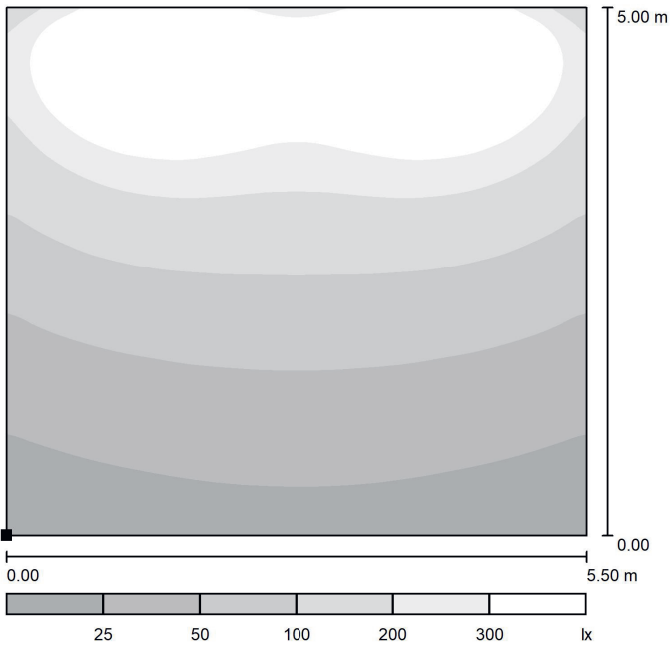

2xScout G2 Sign 50cm XS, 10W

2xScout G2 Sign 50cm XS, 20W

2xScout G2 Sign 50cm XS, 30W

2xScout G2 Sign 50cm S, 50W

Scout G2 Sign is available in two sizes, 50 and 100cm

## WHICH LUMINAIRE SHOULD I CHOOSE AS SIGN LIGHTING?

Sign height	2m	3m	3,5m	5m
Scout G2 XS 10W Asym Wall Fixture 0,5m	cc 1,5m			
Scout G2 XS 20W Asym Wall Fixture 0,5m		cc 1,75m		
Scout G2 XS 30W Asym Wall Fixture 0,5m			cc 2,25m	
Scout G2 S 50W Asym Wall Fixture 1m				cc 2,75m

The luminaires are tilted 45 degrees towards the sign.

3xScout G2 Sign 50cm XS, 10W

3xScout G2 Sign 50cm XS, 20W

3xScout G2 Sign 50cm XS, 30W

3xScout G2 Sign 50cm S, 50W

4xScout G2 Sign 50cm XS, 10W