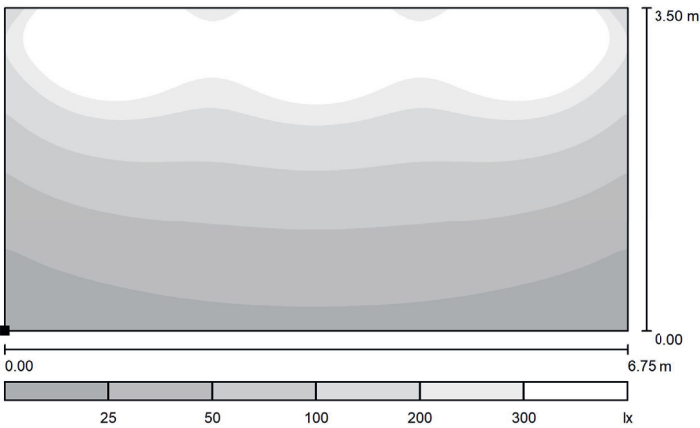

2xScout G2 Sign 50cm XS, 10W

2xScout G2 Sign 50cm XS, 20W

2xScout G2 Sign 50cm XS, 30W

2xScout G2 Sign 50cm S, 50W

Scout G2 Sign is available in two sizes, 50 and 100cm

## WHICH LUMINAIRE SHOULD I CHOOSE AS SIGN LIGHTING?

Sign height	2m	3m	3,5m	5m
Scout G2 XS 10W Asym Wall Fixture 0,5m	cc 1,5m			
Scout G2 XS 20W Asym Wall Fixture 0,5m		cc 1,75m		
Scout G2 XS 30W Asym Wall Fixture 0,5m			cc 2,25m	
Scout G2 S 50W Asym Wall Fixture 1m				cc 2,75m

The luminaires are tilted 45 degrees towards the sign.

3xScout G2 Sign 50cm XS, 10W

3xScout G2 Sign 50cm XS, 20W

3xScout G2 Sign 50cm XS, 30W

3xScout G2 Sign 50cm S, 50W

4xScout G2 Sign 50cm XS, 10W