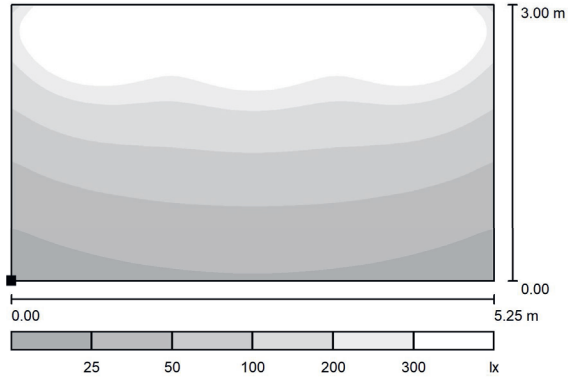

2xScout G2 Sign 50cm XS, 10W

2xScout G2 Sign 50cm XS, 20W

2xScout G2 Sign 50cm XS, 30W

2xScout G2 Sign 50cm S, 50W

Scout G2 Sign is available in two sizes, 50 and 100cm

## WHICH LUMINAIRE SHOULD I CHOOSE AS SIGN LIGHTING?

Sign height	2m	3m	3,5m	5m
Scout G2 XS 10W Asym Wall Fixture 0,5m	cc 1,5m			
Scout G2 XS 20W Asym Wall Fixture 0,5m		cc 1,75m		
Scout G2 XS 30W Asym Wall Fixture 0,5m			cc 2,25m	
Scout G2 S 50W Asym Wall Fixture 1m				cc 2,75m

The luminaires are tilted 45 degrees towards the sign.

3xScout G2 Sign 50cm XS, 10W

3xScout G2 Sign 50cm XS, 20W

3xScout G2 Sign 50cm XS, 30W

3xScout G2 Sign 50cm S, 50W

4xScout G2 Sign 50cm XS, 10W