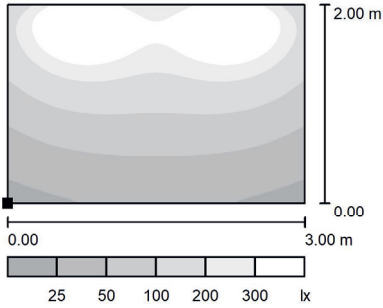

2xScout G2 Sign 50cm XS, 10W

2xScout G2 Sign 50cm XS, 20W

2xScout G2 Sign 50cm XS, 30W

2xScout G2 Sign 50cm S, 50W

Scout G2 Sign is available in two sizes, 50 and 100cm

## WHICH LUMINAIRE SHOULD I CHOOSE AS SIGN LIGHTING?

Sign height	2m	3m	3,5m	5m
Scout G2 XS 10W Asym Wall Fixture 0,5m	cc 1,5m			
Scout G2 XS 20W Asym Wall Fixture 0,5m		cc 1,75m		
Scout G2 XS 30W Asym Wall Fixture 0,5m			cc 2,25m	
Scout G2 S 50W Asym Wall Fixture 1m				cc 2,75m

The luminaires are tilted 45 degrees towards the sign.

3xScout G2 Sign 50cm XS, 10W

3xScout G2 Sign 50cm XS, 20W

3xScout G2 Sign 50cm XS, 30W

3xScout G2 Sign 50cm S, 50W

4xScout G2 Sign 50cm XS, 10W