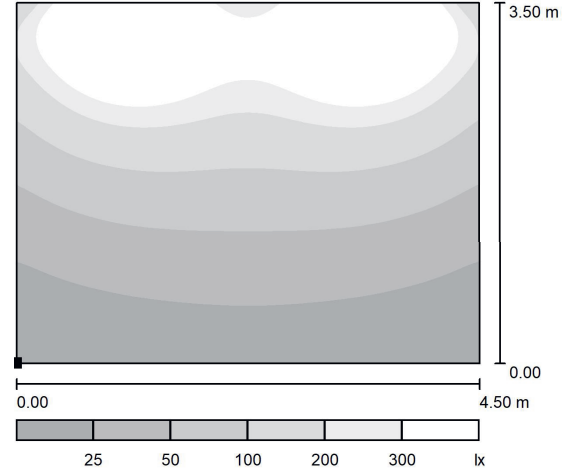

2xScout G2 Sign 50cm XS, 10W

2xScout G2 Sign 50cm XS, 20W

2xScout G2 Sign 50cm XS, 30W

2xScout G2 Sign 50cm S, 50W

Scout G2 Sign is available in two sizes, 50 and 100cm

## WHICH LUMINAIRE SHOULD I CHOOSE AS SIGN LIGHTING?

Sign height	2m	3m	3,5m	5m
Scout G2 XS 10W Asym Wall Fixture 0,5m	cc 1,5m			
Scout G2 XS 20W Asym Wall Fixture 0,5m		cc 1,75m		
Scout G2 XS 30W Asym Wall Fixture 0,5m			cc 2,25m	
Scout G2 S 50W Asym Wall Fixture 1m				cc 2,75m

The luminaires are tilted 45 degrees towards the sign.

3xScout G2 Sign 50cm XS, 10W

3xScout G2 Sign 50cm XS, 20W

3xScout G2 Sign 50cm XS, 30W

3xScout G2 Sign 50cm S, 50W

4xScout G2 Sign 50cm XS, 10W