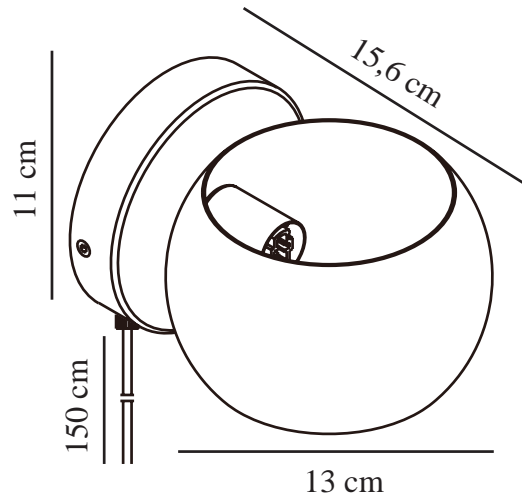

BELIR | WALL LIGHT | WHITE

2312201001

nordlux®

Voltage (V): 220-240 Volt
IP degree: IP20
Maximum bulb wattage (W): 5W
Class (Class 1, Class 2, Class 3):
Class 2 (Double isolated)
Socket type: G9
Switch placement: On the cable
Parallel connection: False

Primary material: Metal
Secondary material: Plastic
Colour of the cable: White
Length of the cable (cm): 150
Surface material of the cable:
Plastic
Is the cable replaceable: True
Colour: White

Height (cm): 11
Width (cm): 15.6
Shade Diameter (cm): 13
Outdoor base dimension (cm): 11
Mount directly into insulation:
False
Turning Angle (°): 320

EAN: 5704924015700
TUN: 2326291
Item Number: 2312201001

Pcs Per Master Carton: 3
Sales Box Height (cm): 17
Sales Box Width(cm): 14
Sales Box Depth (cm): 12
Sales Box Volume m³ : 0.0029
Product net weight (kg): 0.36

- Lights both up and down • Turnable shade (360°)
- Create interest by using more lamps that all point in different directions

Belir has a small, round design that is perfect above your kitchen counter or next to your sofa or bed. It casts a pleasant light both upwards and downwards, creating an elegant lighting effect on the wall.