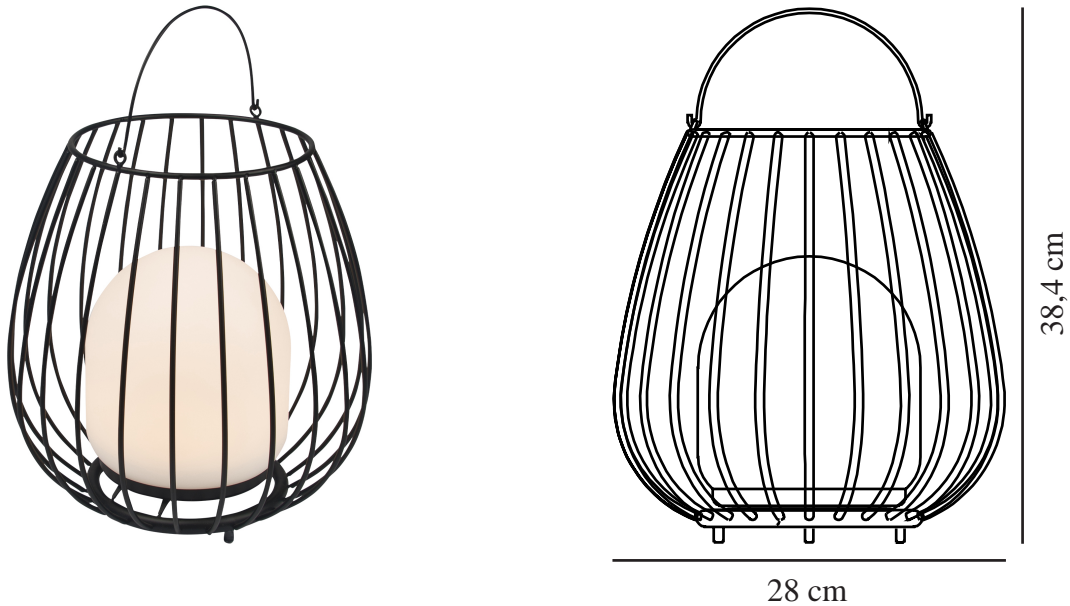

JIM TO-GO | BATTERY LIGHT | BLACK

2218105003

nordlux®

IP degree: IP54
Class (Class 1, Class 2, Class 3):
Class 3 (12V)
Socket type: LED Module
Switch placement: On the base

Primary material: Metal
Secondary material: Plastic
Colour of the cable: White
Length of the cable (cm): 100
Surface material of the cable:
Plastic
Suitable for Seaside: False
Colour: Black

Height (cm): 30.3
Width (cm): 28
Shade Diameter (cm): 16
Outdoor base dimension (cm): 14
Lenght (cm): 28

EAN: 5704924010705
TUN: 2276874
Item Number: 2218105003
Pcs Per Master Carton: 4
Sales Box Height (cm): 32.5
Sales Box Width(cm): 29.5

Sales Box Depth (cm): 29.5
Sales Box Volume m³ : 0.0283
Product net weight (kg): 1.54

Brightness of light (Lumen): 300
Colour temperature (Kelvin): 2700
Ra-value : 80
Lifetime (hours): 30000
Battery lasting time for each
lumen: 300lm/5h; 150lm/10h;
75lm/18h
Battery recharging 0%-100% (h):
7
Energy class: Exempt
Actual watt (W): 3

- Easy to bring everywhere (battery powered) • High lumen output (300 lumen)
- 3-step Moodmaker™ • 5-year LED guarantee

Jim is designed by Danish design duo Says Who. The series has a rounded, airy silhouette and a practical handle that makes it easy to place wherever you need it. The portable lamp is battery powered and has Moodmaker™ functionality that makes it possible to adjust the light in three different light settings - perfect to set the right ambience on the terrace, balcony or in the garden.