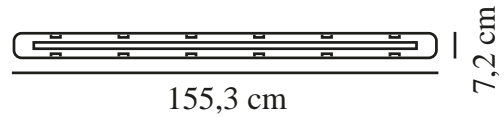

WORKS IP65 1X24 | BATTEN LIGHT FITTING | GREY **nordlux**[®]

2111076101

Voltage (V): 220-240 Volt
IP degree: IP65
Maximum bulb wattage (W): 24W
Class (Class 1, Class 2, Class 3):
Class 1 (Earth contact)
Socket type: G13
Parallel connection: True

Primary material: Plastic
Secondary material: Metal
Colour: Grey

Height (cm): 7.3
Width (cm): 7.2
Length (cm): 155.3

EAN: 5704924008504
TUN: 2335043
Item Number: 2111076101
Pcs Per Master Carton: 6
Sales Box Height (cm): 7.5

Sales Box Width(cm): 155.5
Sales Box Depth (cm): 7.4
Sales Box Volume m³ : 0.0086
Product net weight (kg): 1.44

Brightness of light (Lumen): 2112
Colour temperature (Kelvin): 4000
Ra-value : 80
Lifetime (hours): 25000
Beam angle (°) : 120
Energy class: F
Actual watt (W): 24