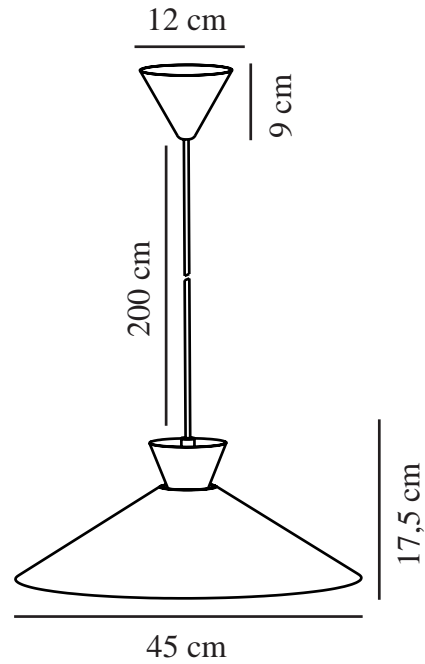

DIAL 45 | PENDANT | BLACK

2213353003

nordlux®

Voltage (V): 220-240 Volt
IP degree: IP20
Maximum bulb wattage (W): 40W
Class (Class 1, Class 2, Class 3):
Class 2 (Double isolated)
Socket type: E27
Parallel connection: False

Primary material: Metal
Secondary material: Plastic
Colour of the cable: Black
Length of the cable (cm): 200
Surface material of the cable:
Plastic
Is the cable replaceable: False
Colour: Black

Height (cm): 17.5
Width (cm): 45
Shade Diameter (cm): 45
Length (cm): 45
Mount directly into insulation:
False

EAN: 5704924013737
TUN: 2298461
Item Number: 2213353003

Pcs Per Master Carton: 2
Sales Box Height (cm): 50
Sales Box Width(cm): 50
Sales Box Depth (cm): 16
Sales Box Volume m³ : 0.04
Product net weight (kg): 1.33

- Nordic simplicity with clean lines
- Decorative uplight effect creating a floating vibe
- Updated look from the fifties and sixties

Dial is a modern and contemporary family inspired by distinctive lighting designs from the 50s. The style is Nordic and streamlined, with an open and geometric shape that allows for lots of light to shine through. The open shade creates a decorative uplight effect when the light is turned on.