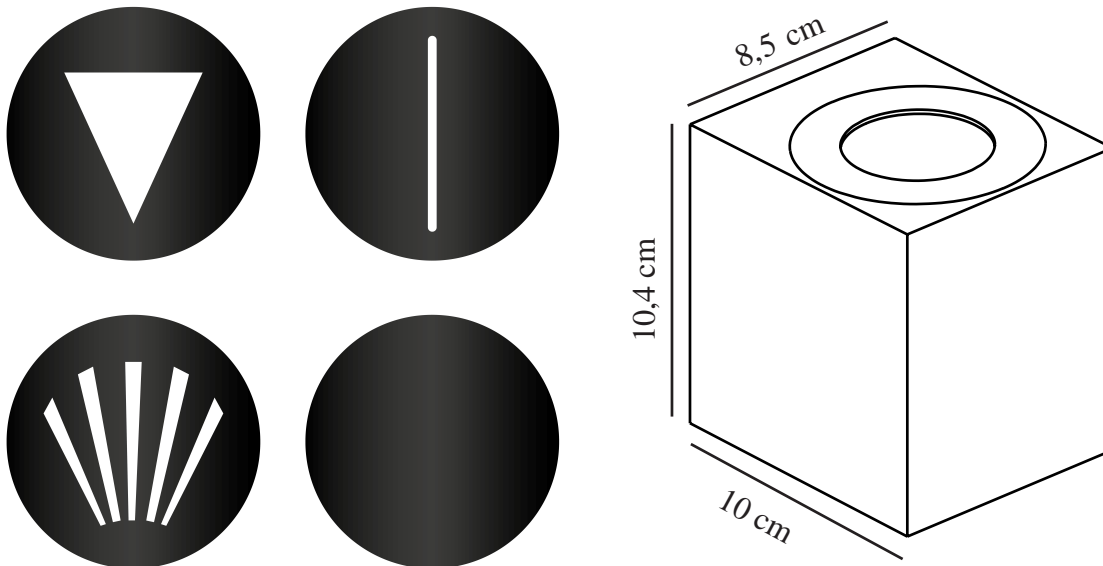

CANTO KUBI 2 | WALL LIGHT | SEASIDE BLACK

49711203

nordlux®

Voltage (V): 220-240 Volt
IP degree: IP44
Class (Class 1, Class 2, Class 3):
Class 1 (Earth contact)
Socket type: LED Module
Dimmerable: False
Parallel connection: False

Primary material: Aluminium
Secondary material: Glass
Colour of the glass: Clear
Is the cable replaceable: False
Suitable for Seaside: True
Colour: Seaside black

Height (cm): 10.6
Width (cm): 8.7
Projection (cm): 10
EAN: 5704924016509
TUN: 2335039
Item Number: 49711203
Pcs Per Master Carton: 3
Sales Box Height (cm): 12.5

Sales Box Width(cm): 11
Sales Box Depth (cm): 9.3
Sales Box Volume m³ : 0.0013
Product net weight (kg): 0.64

Brightness of light (Lumen): 500
Colour temperature (Kelvin): 3000
Ra-value : 80
Lifetime (hours): 30000
Beam angle (°) : 120
Energy class: F
Actual watt (W): 10.6