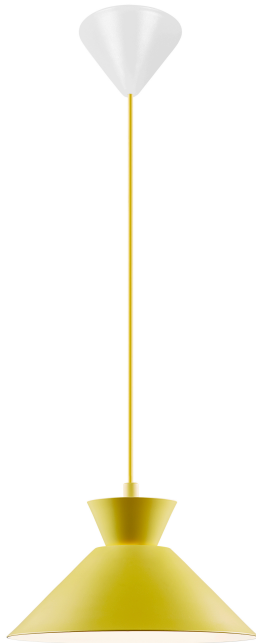

# DIAL 25 | PENDANT | YELLOW

2213333026

nordlux®

Voltage (V): 220-240 Volt  
IP degree: IP20  
Maximum bulb wattage (W): 40W  
Class (Class 1, Class 2, Class 3):  
Class 2 (Double isolated)  
Socket type: E27  
Parallel connection: False

Primary material: Metal  
Colour of the cable: Yellow  
Length of the cable (cm): 200  
Surface material of the cable:  
Plastic  
Is the cable replaceable: False  
Colour: Yellow

Height (cm): 13.5  
Width (cm): 25  
Shade Diameter (cm): 25  
Length (cm): 25

- Nordic simplicity with clean lines
- Decorative uplight effect creating a floating vibe
- Updated look from the fifties and sixties

Dial is a modern and contemporary family inspired by distinctive lighting designs from the 50s. The style is Nordic and streamlined, with an open and geometric shape that allows for lots of light to shine through. The open shade creates a decorative uplight effect when the light is turned on.