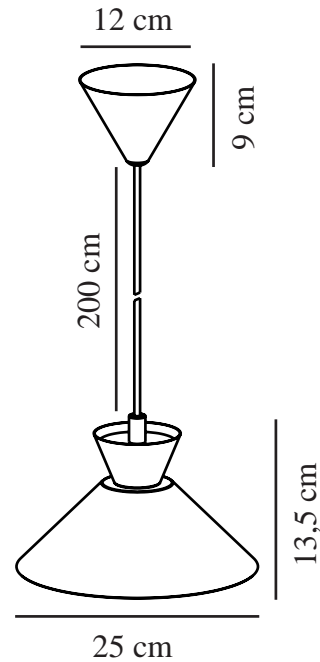

# DIAL 25 | PENDANT | YELLOW

2213333026

nordlux®

Voltage (V): 220-240 Volt  
IP degree: IP20  
Maximum bulb wattage (W): 40W  
Class (Class 1, Class 2, Class 3):  
Class 2 (Double isolated)  
Socket type: E27  
Parallel connection: False

Primary material: Metal  
Colour of the cable: Yellow  
Length of the cable (cm): 200  
Surface material of the cable:  
Plastic  
Is the cable replaceable: False  
Colour: Yellow

Height (cm): 13.5  
Width (cm): 25  
Shade Diameter (cm): 25  
Length (cm): 25

EAN: 5704924011993  
TUN: 2276984  
Item Number: 2213333026  
Pcs Per Master Carton: 3

Sales Box Height (cm): 41  
Sales Box Width(cm): 29  
Sales Box Depth (cm): 12.5  
Sales Box Volume m<sup>3</sup> : 0.0149  
Product net weight (kg): 0.63

- Nordic simplicity with clean lines
- Decorative uplight effect creating a floating vibe
- Updated look from the fifties and sixties

Dial is a modern and contemporary family inspired by distinctive lighting designs from the 50s. The style is Nordic and streamlined, with an open and geometric shape that allows for lots of light to shine through. The open shade creates a decorative uplight effect when the light is turned on.