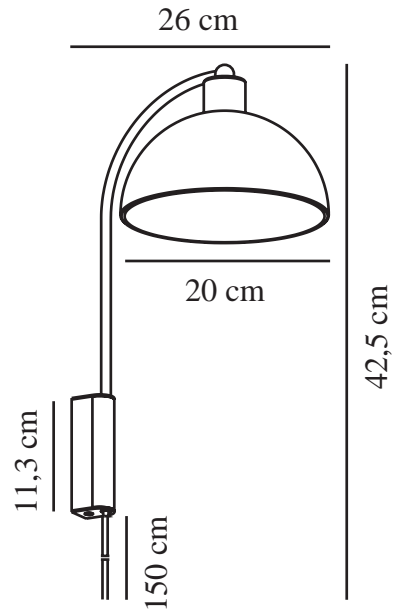

ELLEN 20 | WALL LIGHT | BRASS

2213701035

nordlux®

Voltage (V): 220-240 Volt
IP degree: IP20
Maximum bulb wattage (W): 40W
Class (Class 1, Class 2, Class 3):
Class 2 (Double isolated)
Socket type: E14
Switch placement: On the cable
Parallel connection: False

Primary material: Metal
Secondary material: Glass
Colour of the cable: White
Length of the cable (cm): 150
Surface material of the cable:
Textile
Is the cable replaceable: False
Colour: Brass

Height (cm): 43
Width (cm): 26
Shade Diameter (cm): 20
Shade Height (cm): 10
Length (cm): 26
Mount directly into insulation:
False

EAN: 5704924014116
TUN: 2310316
Item Number: 2213701035

Pcs Per Master Carton: 3
Sales Box Height (cm): 47
Sales Box Width(cm): 23.5
Sales Box Depth (cm): 17
Sales Box Volume m³ : 0.0188
Product net weight (kg): 0.65