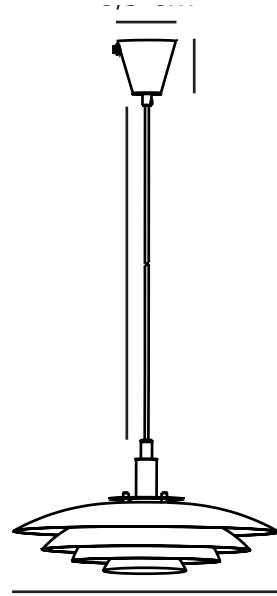

BRETAGNE 38 | PENDANT | GREY

39489910

nordlux®

Voltage (V): 220-240 Volt
IP degree: IP20
Maximum bulb wattage (W): 25W
Class (Class 1, Class 2, Class 3):
Class 2 (Double isolated)
Socket type: G9
Parallel connection: False

Primary material: Metal
Secondary material: Metal
Colour of the cable: Grey
Length of the cable (cm): 200
Surface material of the cable:
Plastic
Is the cable replaceable: False
Colour: Grey

Height (cm): 18.8
Width (cm): 38
Shade Diameter (cm): 38
Lenght (cm): 38

EAN: 5704924011450
TUN: 2276912
Item Number: 39489910
Pcs Per Master Carton: 3

Sales Box Height (cm): 47
Sales Box Width(cm): 43
Sales Box Depth (cm): 13.5
Sales Box Volume m³ : 0.027
Product net weight (kg): 1.55