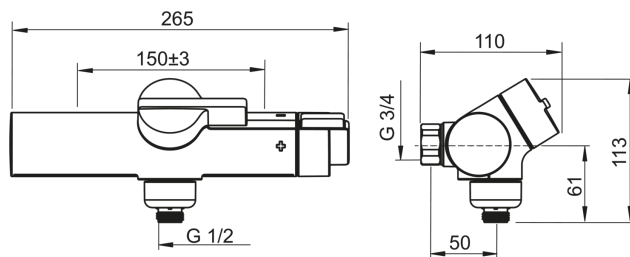

EAN: 6414150072543

www.oras.com/en/products/oras/product/7267

Pressure balancing shower faucet body with assist handles. Shower faucet that reacts quickly and precisely to the changes of water pressure and keeps the water temperature as selected. Suited to places where there are several water outlets and the network always contains plenty of hot water. The temperature adjustment knob is equipped with a temperature limiter which can be bypassed by pushing a button. The faucet includes litter filters and non-return valves.

- Health & Care
- Pressostatic
- Wall mounted
- Chrome
- Assist handle
- Limitation option for maximum temperature
- Non-return valve(s), Litter filter(s), Pressostatic cartridge that reacts quickly and precisely to changes in water pressure

Technical data

Flow properties

Flow-rate at 300 kPa	0.23 l/s
Pressure loss with flow (0.2 l/s)	220 kPa

Technical properties

Hot water supply	max. +80°C
Working pressure	150 - 1000 kPa
Connection size	G1/2
Installation width	CC150± 3 mm
Material	brass

Regulations

EN standard	EN 1111
Noise class	II (ISO 3822)

Type approvals

STF certificate	STF VTT-RTH-00028-11
Sintef	Sintef Nr. 0280