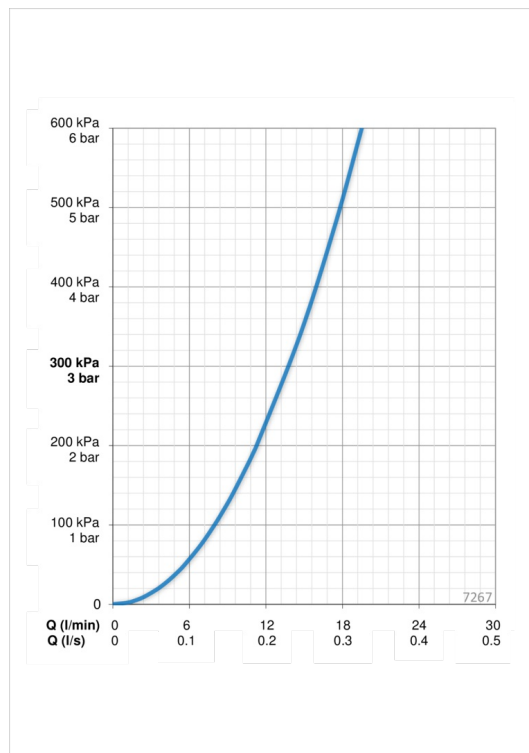

EAN: 6414150072543

www.oras.com/en/products/oras/product/7267

Pressure balancing shower faucet body with assist handles. Shower faucet that reacts quickly and precisely to the changes of water pressure and keeps the water temperature as selected. Suited to places where there are several water outlets and the network always contains plenty of hot water. The temperature adjustment knob is equipped with a temperature limiter which can be bypassed by pushing a button. The faucet includes litter filters and non-return valves.

- Health & Care
- Pressostatic
- Wall mounted
- Chrome
- Assist handle
- Limitation option for maximum temperature
- Non-return valve(s), Litter filter(s), Pressostatic cartridge that reacts quickly and precisely to changes in water pressure

Technical data

Flow properties

Flow-rate at 300 kPa	0.23 l/s
Pressure loss with flow (0.2 l/s)	220 kPa

Technical properties

Hot water supply	max. +80°C
Working pressure	150 - 1000 kPa
Connection size	G1/2
Installation width	CC150± 3 mm
Material	brass

Regulations

EN standard	EN 1111
Noise class	II (ISO 3822)

Type approvals

STF certificate	STF VTT-RTH-00028-11
Sintef	Sintef Nr. 0280