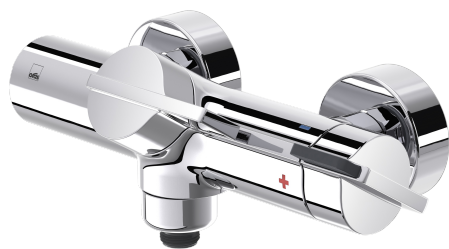

EAN: 6414150072543

[www.oras.com/en/products/oras/product/7267](http://www.oras.com/en/products/oras/product/7267)

Pressure balancing shower faucet body with assist handles. Shower faucet that reacts quickly and precisely to the changes of water pressure and keeps the water temperature as selected. Suited to places where there are several water outlets and the network always contains plenty of hot water. The temperature adjustment knob is equipped with a temperature limiter which can be bypassed by pushing a button. The faucet includes litter filters and non-return valves.

- Health & Care
- Pressostatic
- Wall mounted
- Chrome
- Assist handle
- Limitation option for maximum temperature
- Non-return valve(s), Litter filter(s), Pressostatic cartridge that reacts quickly and precisely to changes in water pressure