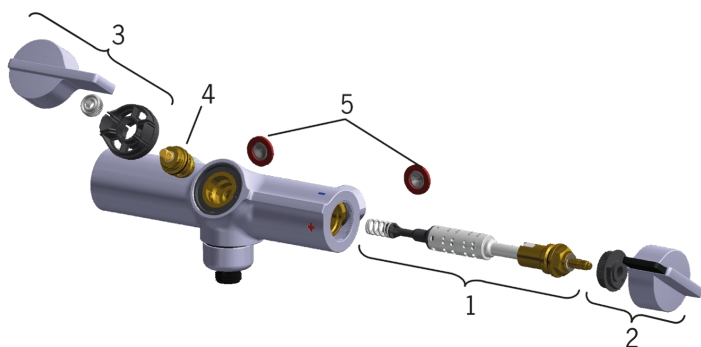

Spare parts

SP7267

	Code
01	169940V
02	201044
03	201043
04	109390
05	198292/2