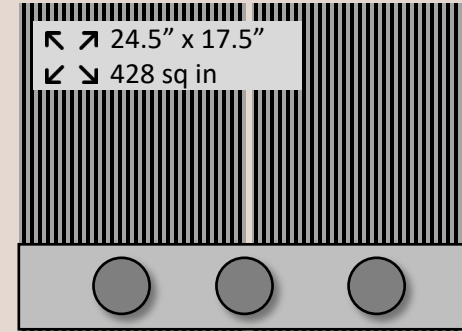

# Size/Burner Overview

## Legacy Spirit / Spirit II

**SMALL – 360 sq in**  
Cross-Platform Compatible Grates and Covers

Small 2B

**LARGE – 428 sq in**  
Cross-Platform Compatible Grates and Covers

Large 3B