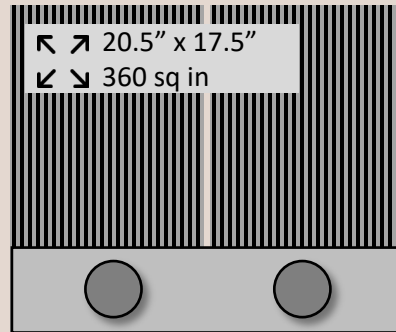

Size/Burner Overview

Legacy Spirit / Spirit II

SMALL – 360 sq in
Cross-Platform Compatible Grates and Covers

LARGE – 428 sq in
Cross-Platform Compatible Grates and Covers

Spirit 2025

Small 3B