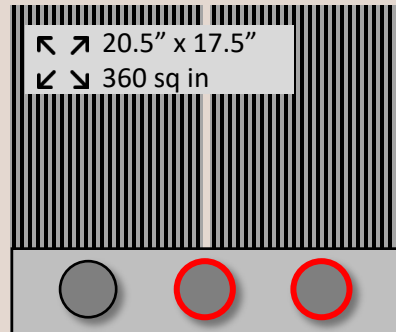

Size/Burner Overview

Legacy Spirit / Spirit II

SMALL – 360 sq in
Cross-Platform Compatible Grates and Covers

LARGE – 428 sq in
Cross-Platform Compatible Grates and Covers

Spirit 2025

Large 4B