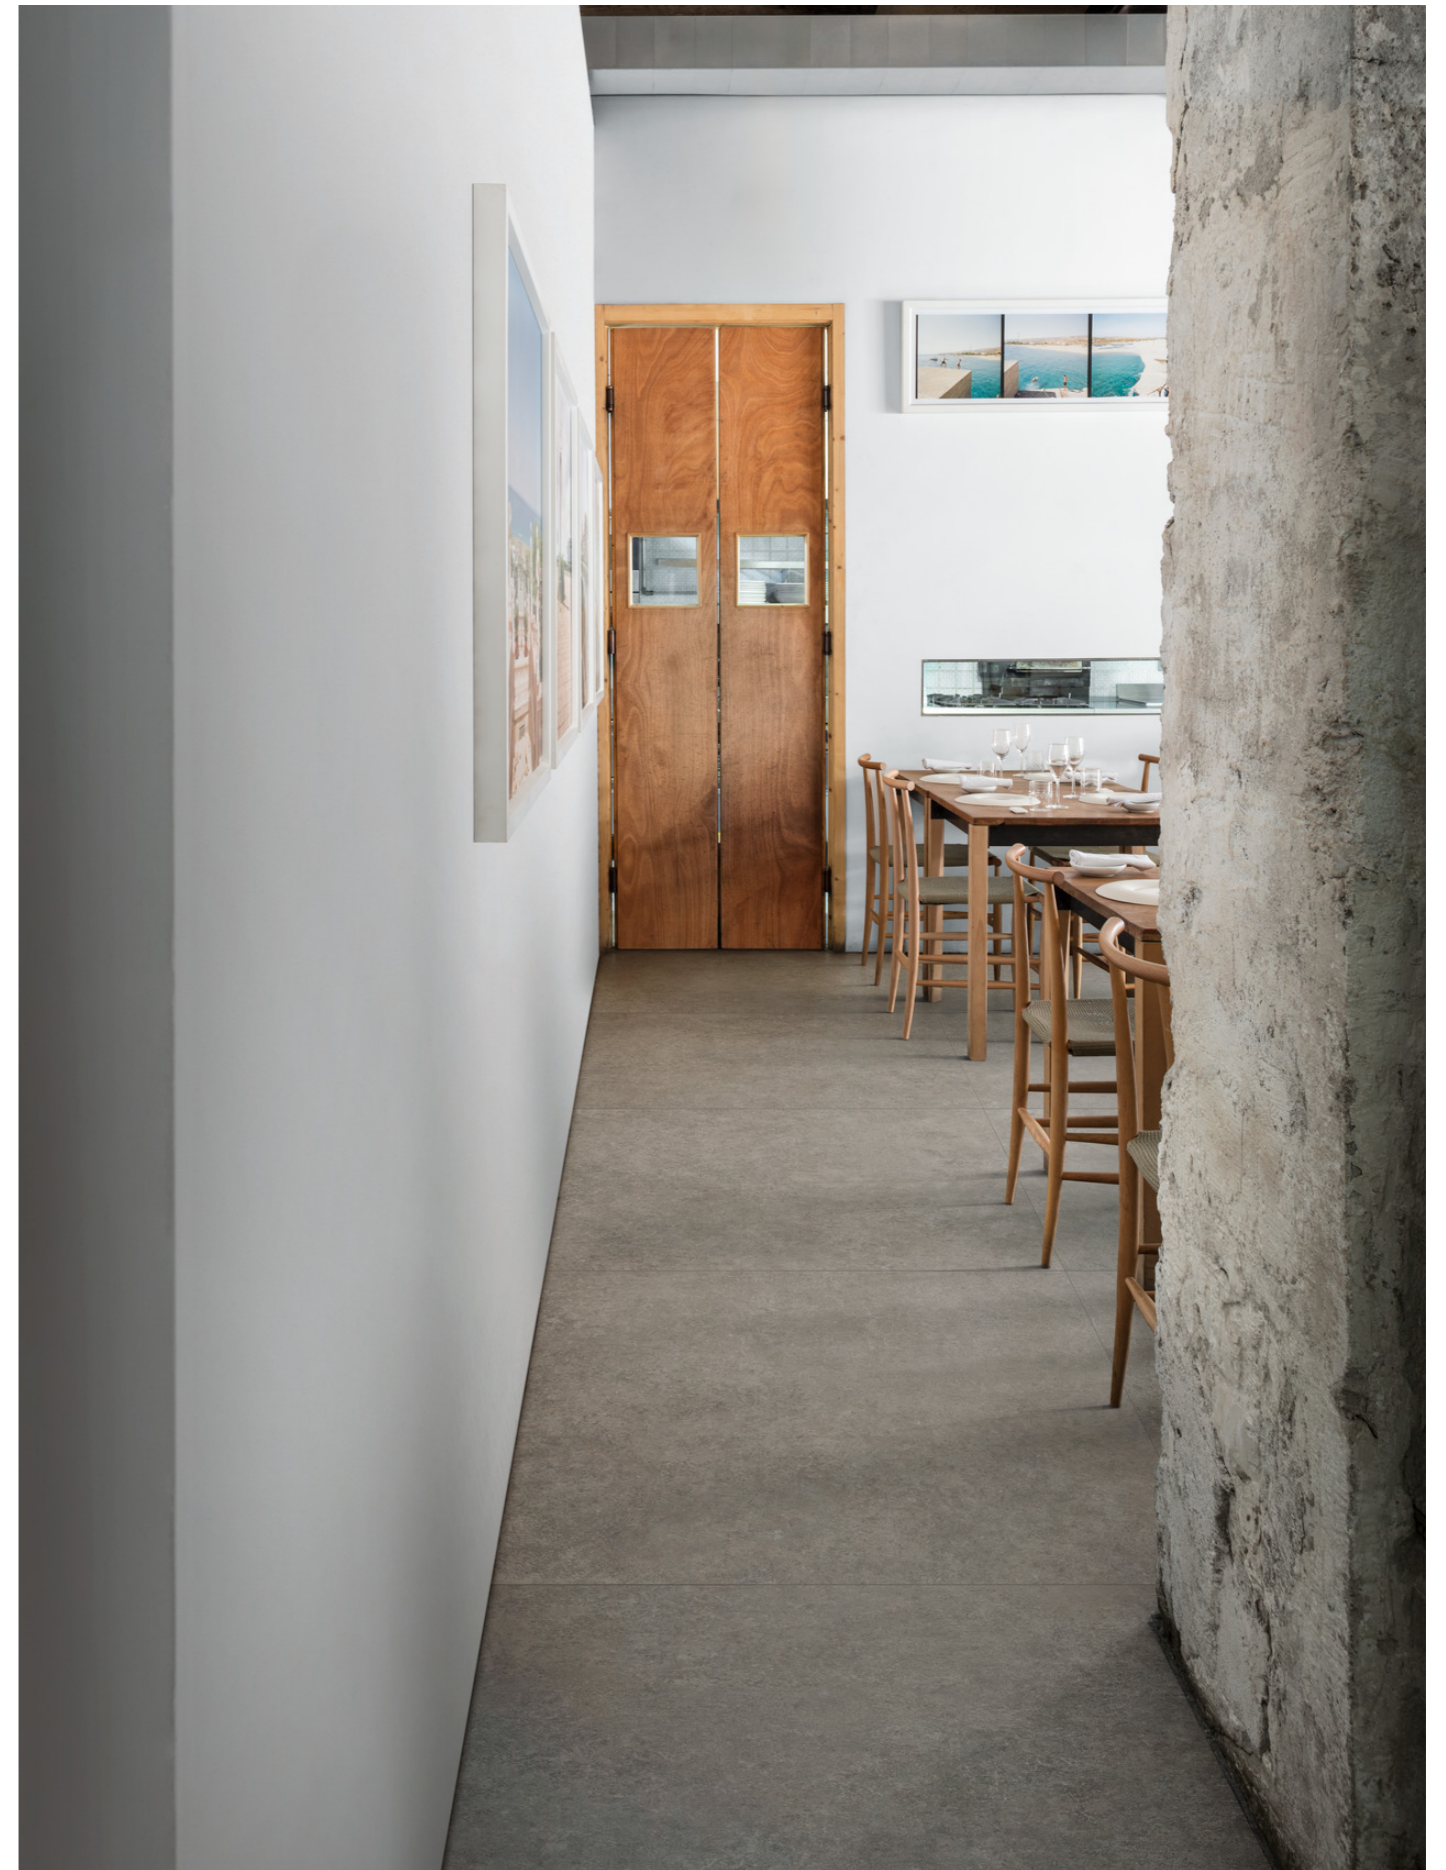

MP6Y Room Taupe Rt 60x120cm
MP66 Room Wall Taupe Rt 30x90cm

MP88 Room Antracite Rt 100x100cm