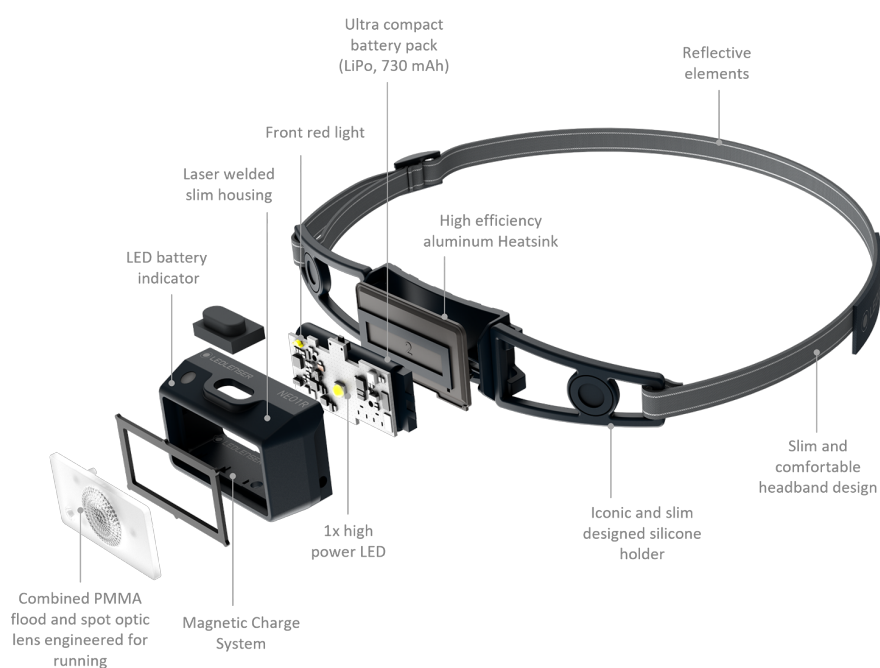

NEO1R

PRODUCT SERIES

Lighter, smaller, faster: the new Ledlenser NEO series provides you with the perfect light to bring out the best in you during fast-paced activities in the dark. Your NEO headlamp is your partner on the way to your next goal – no matter whether you run on or off the trails, skate, parkour or practice other fast-paced sports where customized lighting is essential. The headlamps of the NEO series are optimized in every detail for their intended use – from the perfect light image and clever light functions to weight, size and sophisticated details. Let the run begin!