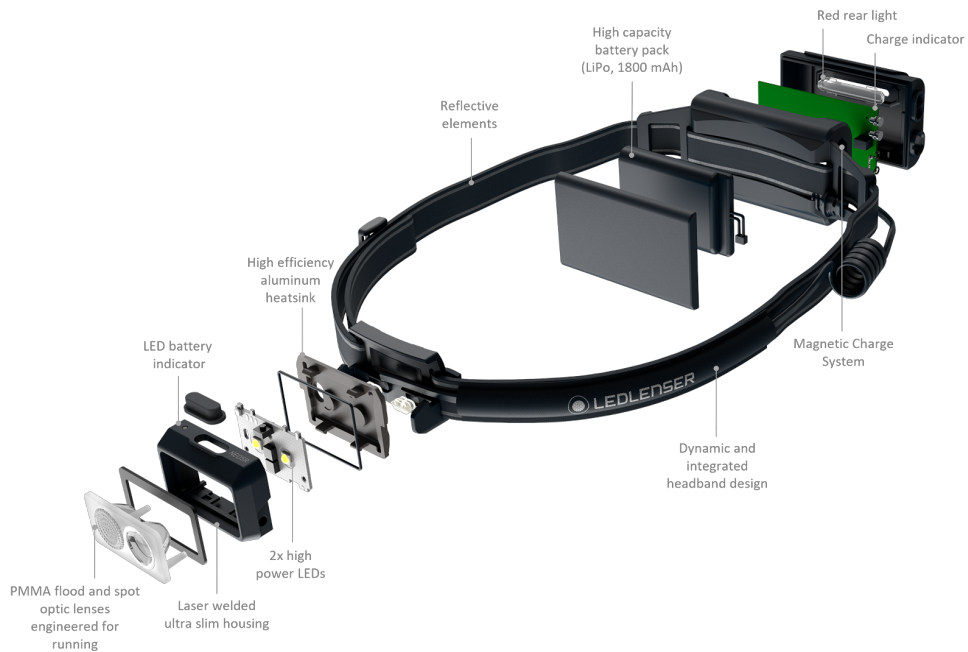

NEO5R

PRODUCT SERIES

Lighter, smaller, faster: the new Ledlenser NEO series provides you with the perfect light to bring out the best in you during fast-paced activities in the dark. Your NEO headlamp is your partner on the way to your next goal – no matter whether you run on or off the trails, skate, parkour or practice other fast-paced sports where customized lighting is essential. The headlamps of the NEO series are optimized in every detail for their intended use – from the perfect light image and clever light functions to weight, size and sophisticated details. Let the run begin!