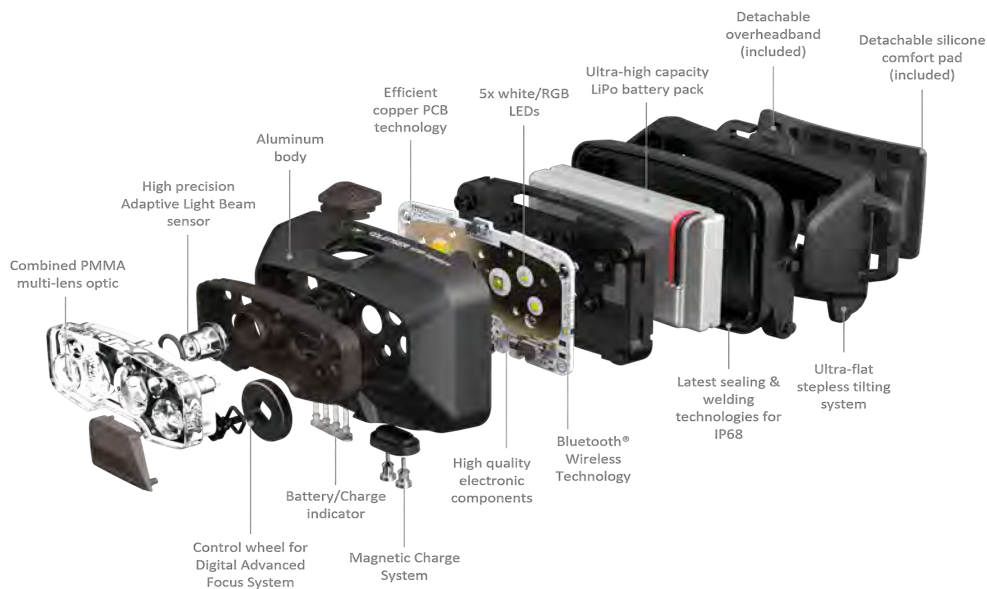

HF8R Core RGB

PRODUCT SERIES

The HF-series Core models are reliable headlamps for everyday use. You can count on premium Ledlenser light quality, innovative technologies, an additional red light and compact design when going for a walk, hiking, during home improvements or DIY projects. With an HF Core headlamp, you have the best light for everyday life – plus, your hands remain free.