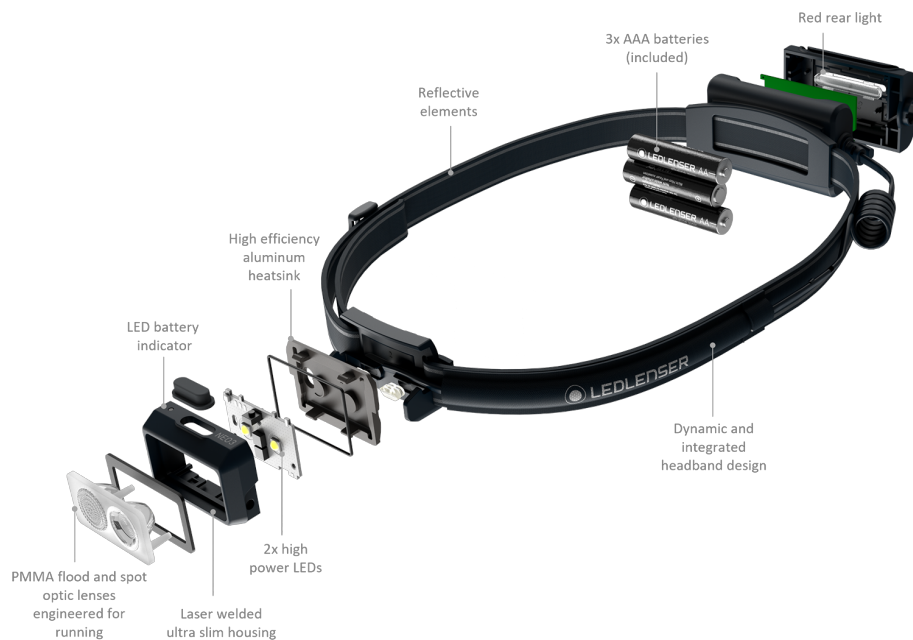

NEO3

PRODUCT SERIES

Lighter, smaller, faster: the new Ledlenser NEO series provides you with the perfect light to bring out the best in you during fast-paced activities in the dark. Your NEO headlamp is your partner on the way to your next goal – no matter whether you run on or off the trails, skate, parkour or practice other fast-paced sports where customized lighting is essential. The headlamps of the NEO series are optimized in every detail for their intended use – from the perfect light image and clever light functions to weight, size and sophisticated details. Let the run begin!